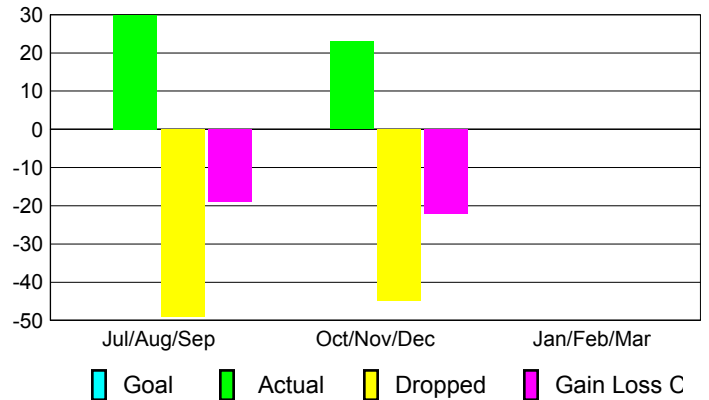

### YTD Status Quo Clubs 2012-2013

Status Quo Clubs Compared to Status Quo Members

## MEMBERSHIP

Membership Results  
2012-2013

Membership  
2011-2012

Month	Net Memb Goal	Actual New Memb	Actual Dropped Memb	Gain/Loss of Memb	Gain/Loss of Memb
Jul/Aug/Sep	0	30	-49	-19	-18
Oct/Nov/Dec	0	23	-45	-22	-10
Jan/Feb/Mar	0	0	0	0	15
<b>Totals</b>	<b>0</b>	<b>53</b>	<b>-94</b>	<b>-41</b>	<b>-13</b>

### Membership Results 2012-2013

Goal, New, Dropped, Gain/Loss

### Comparison of Membership Gain/Loss

Current Year Compared to the Previous Year