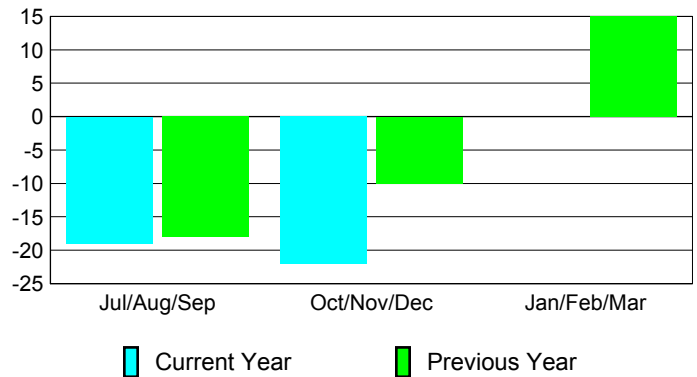

Gender Comparison 2012-2013

Jan/Feb/Mar

Male

Female