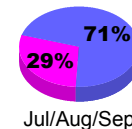

Gender Comparison 2012-2013

Jan/Feb/Mar

Male

Female