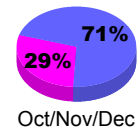

Gender Comparison 2012-2013

Jan/Feb/Mar

Male

Female